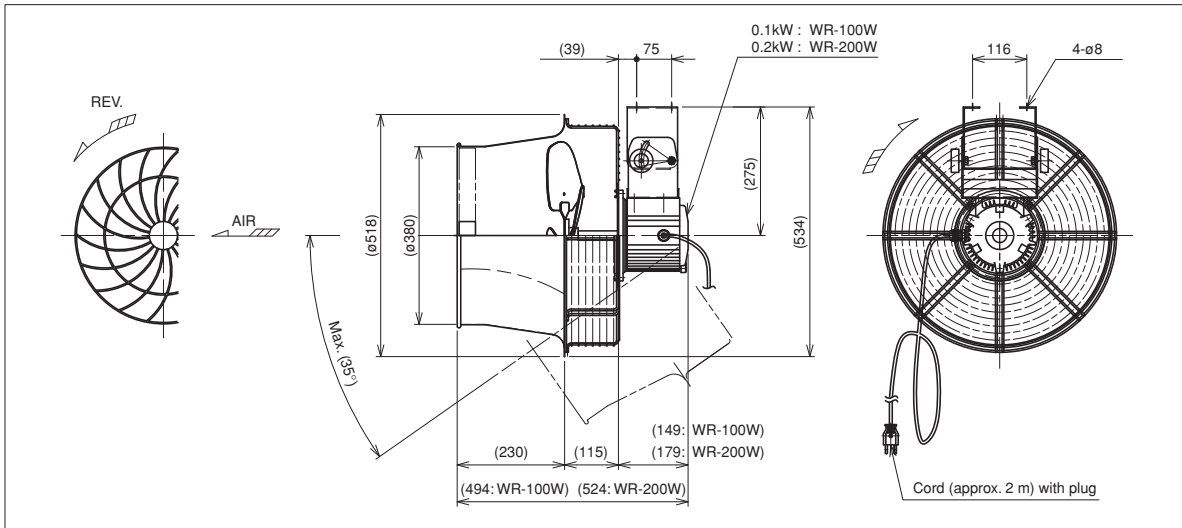

Dimensional outlines

Example of tilt mount

Change the angle as needed!

Example installation

Cool an entire plant with push-pull ventilation!

Standard specifications

| Model | Phase | Output (W) | Frequency (Hz) | Voltage (V) | Rated current (A) | Noise (dB (A)) | Blowing angle (°) | Weight (kg) |
|---------|--------|------------|----------------|--|-------------------|----------------|-------------------|-------------|
| WR-100W | Single | 100 | 50 | 220  | 1.0 | 56 | 35 | 15 |
| WR-200W | | 200 | 50 | | 2.2 | 66 | | 17 |