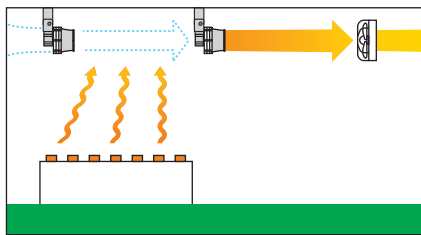

Dimensional outlines

Example of tilt mount

Change the angle as needed!

Example installation

Cool an entire plant with push-pull ventilation!

Standard specifications

| Model | Phase | Output (W) | Frequency (Hz) | Voltage (V) | Rated current (A) | Noise (dB (A)) | Blowing angle (°) | Weight (kg) |
|---------|--------|------------|----------------|--|-------------------|----------------|-------------------|-------------|
| WR-100W | Single | 100 | 50 | 220  | 1.0 | 56 | 35 | 15 |
| WR-200W | | 200 | 50 | | 2.2 | 66 | | 17 |

Please contact us when you request a different voltage.

Improving air-conditioning and heating efficiency

By installing a Windracer in front of an air conditioner's air outlet, you can distribute cool or warm air in a stable, efficient manner.

Inducing movement of hot air and steam

By installing a number of Windracers in series, you can efficiently transport hot air or steam from inside a plant to an exhaust fan.

Supplying air locally

Air can be supplied locally to workers in hot, humid environments. (Spot airflow can be used to counteract the effects of heat.)